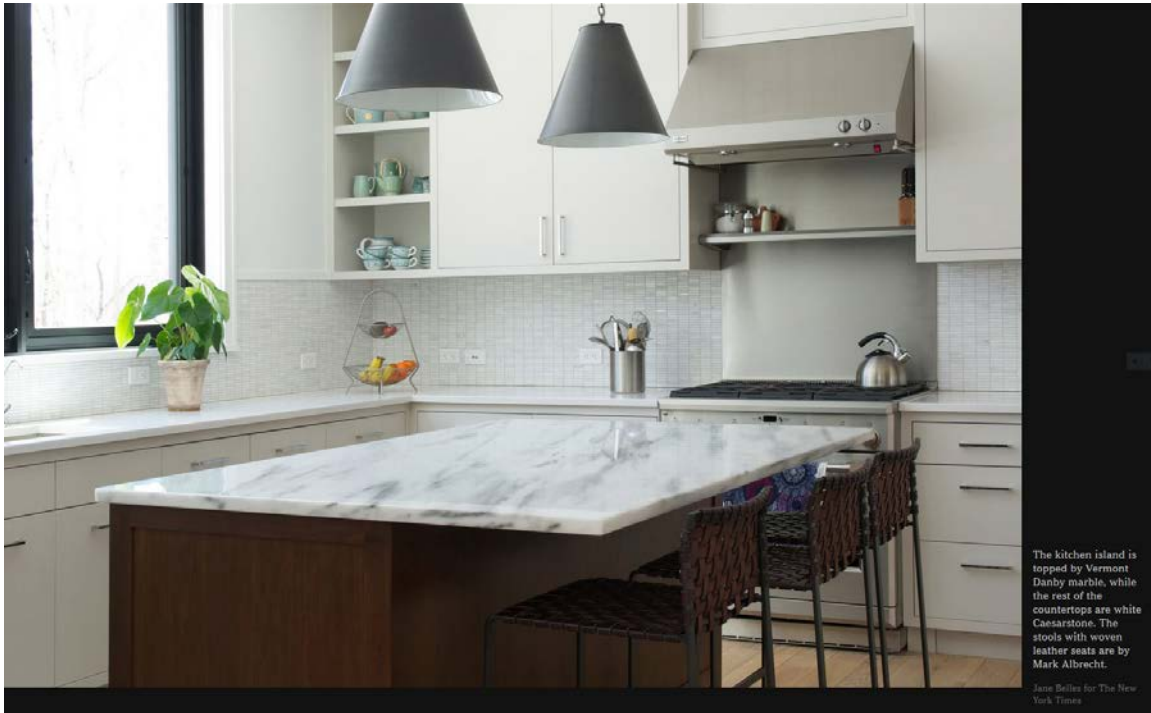

The New York Times

REAL ESTATE

April 10, 2015

REAL ESTATE

Bespoke Living, With Michael Ian Black

APRIL 10, 2015

Jane Bailey for The New York Times